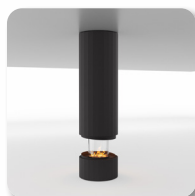

PILLAR

WITH BEV[®] COMET BURNER

Net Zero fireplace with the BEV Technology[®]

SUSPENDED DESIGN

A suspended fireplace creates a captivating focal point, blending modern elegance with the cozy warmth of a traditional fire, perfect for enhancing any interior with a unique design.

AUTOMATIC REFILLING

The automatic pump communicates with the device, delivering the necessary amount of fuel. There is no risk of overfilling the tank or spilling the fuel.

MOBILE APP

A fireplace controlled by an app offers the convenience of adjusting flame settings and ambiance remotely, enhancing comfort and ease of use.

REMOTE CONTROL

Easily control your fireplace with the handy remote. You're in charge of the flames. Go for one of 6 flame levels to adjust the ambiance and coziness to your needs.

TOUCH CONTROL PANEL

Experience the ultimate convenience with the LCD touch control panel. Easily adjust the fireplace settings, check fuel levels, or set a shut-off timer. Additionally, the child lock feature ensures safety for the youngest users.

STAR-SHAPED BURNER

A round fireplace with a star-shaped burner offers a mesmerizing and artistic fire display, transforming any space into a visually stunning and inviting atmosphere.

Pillar

Fuel tank capacity	9.0 L 2.38 gal
Maximum burn time	14 hours
Maximum heat output	10.6 kW 36 170 BTUs/h
Minimum room cubature	106 m ³ 3743 ft ³
Flame height regulation	6 stages
Fuel type	bioethanol 95 - 96,6%
Flue	not required
Air change rate	1 space volume per hour
Power supply	230 V
Finish	black powder coating
Materials	steel, galvanized steel, glass
Application	for indoor use only